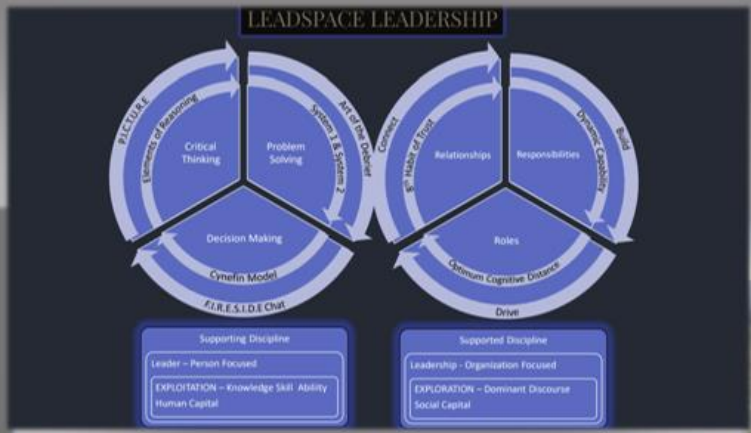

Leadspace (lēdspays)– the place to go, the awareness available in time and space defined by articles of engagement for a leader to lead.....