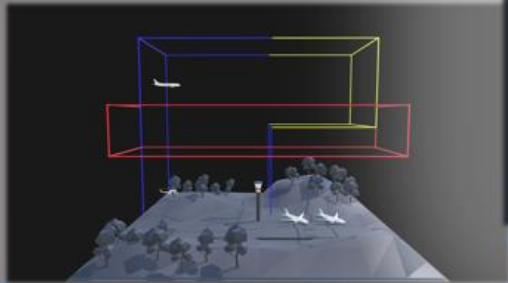

Latest in Leadership Research:

'Leadership in Defense Support of Civil Authorities (DSCA) Operations: A Qualitative Exploratory Study' discovers new grounded theory of leadership. The study's findings inform leaders responding to save lives and mitigate damage through the explored individual experiences, functional roles, and cognitive processes from leaders encompassing ~100 years of executive leadership during natural disasters.

Kinetic Leadership Model – Leadspace© Awareness

Airspace (ehrspays)– the place to go, the air available in time and space defined by linear and lateral limits for an aircraft to fly.....

Leadspace (lēdspays)– the place to go, the awareness available in time and space defined by articles of engagement for a leader to lead.....